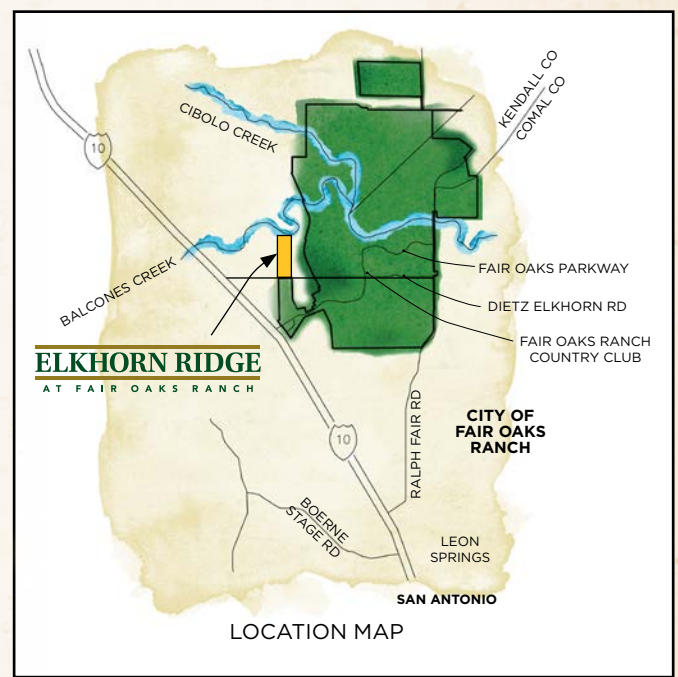

BALCONES CREEK

ELKHORN RIDGE

AT FAIR OAKS RANCH

Land Use Lot Sizes

55'x120'	136
65'x120'	108
80'x120'	45
Total Lots.....	291

 Greenbelt/Open Space System

IH-10

DIETZ-ELKHORN ROAD

MAIN ENTRANCE

FAIR OAKS COUNTRY CLUB