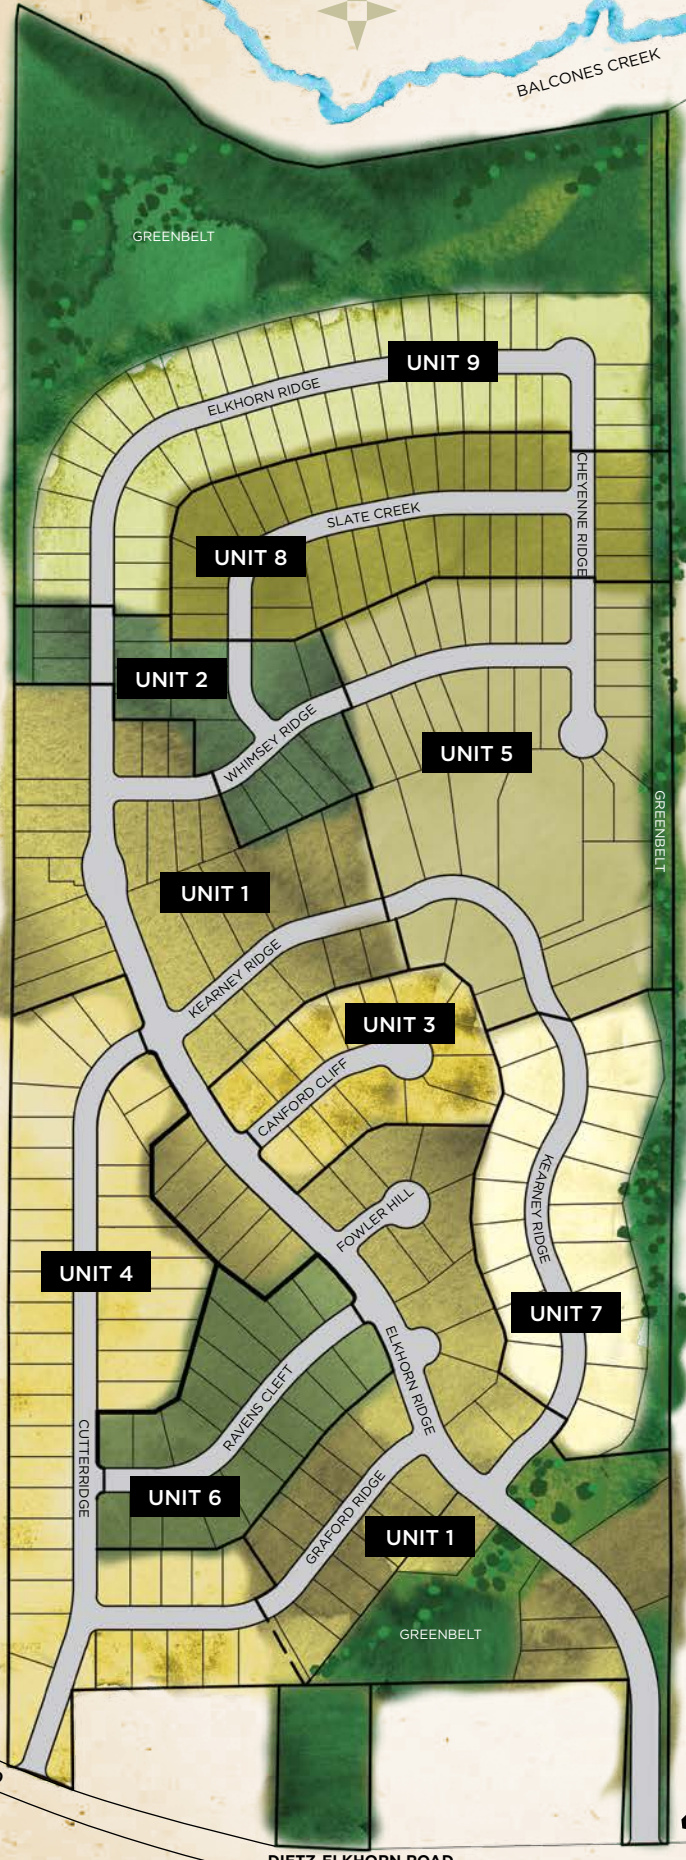

BALCONES CREEK

ELKHORN RIDGE

AT FAIR OAKS RANCH

Land Use Lot Sizes

55'x120'	136
65'x120'	108
80'x120'	45
Total Lots.....	291

 Greenbelt/Open Space System

IH-10

DIETZ-ELKHORN ROAD

MAIN ENTRANCE

FAIR OAKS COUNTRY CLUB